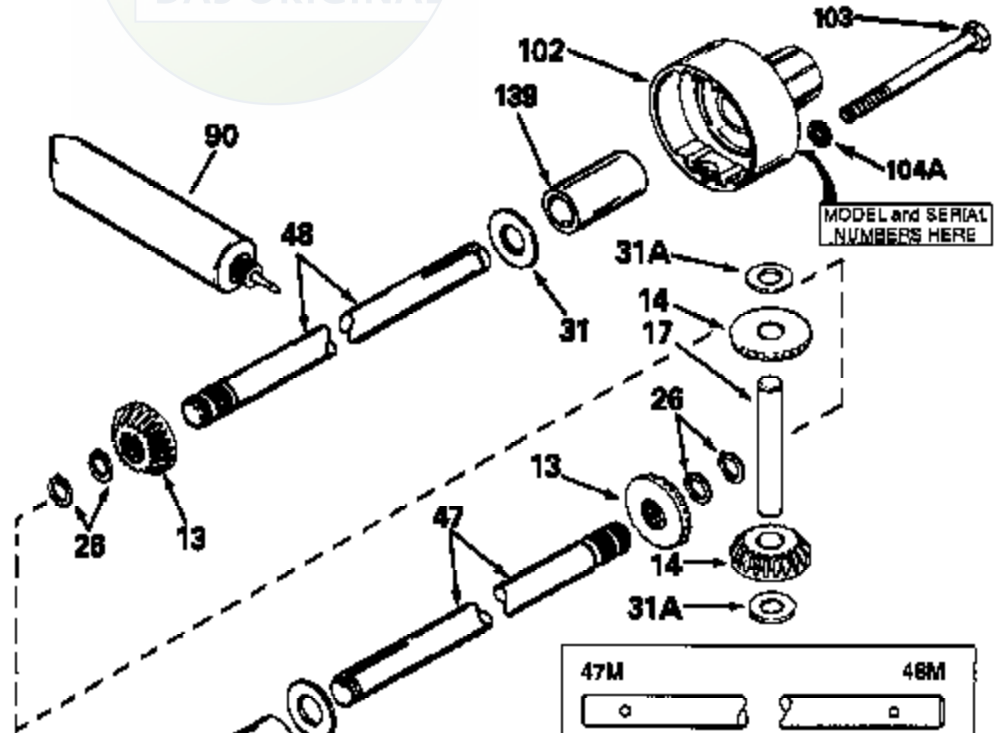

JOIST

SICHER IST DAS:
DAS ORIGINAL

Ref #	Part Number	Qty	Description
13	778221		Gear, Bevel (16 teeth)
14	778068		Gear, Pinion (16 teeth)
17	786040		Pin, Drive
26	792125		Ring, Retaining (4 required) (Pkg. of 2)
31	780001		Washer (3/4" ID x 1-1/2" OD x 1/16" t hick)
31A	780096		Washer, Thrust
47E	774783		Axle (6-11/32" long)
48E	774784		Axle (19-19/32" long)
82	786043		Sprocket. No Teeth 54. O.D. 8.823
82	786051		Sprocket. No Teeth 60. O.D. 9.841
82	786070		Sprocket. No Teeth 48. O.D. 7.920
82	786041A		Sprocket. No Teeth 45. O.D. 7.389
82	786042		Sprocket. No Teeth 40. O.D. 6.650
90	788067B	100-164B Peerless	Grease (32 oz. bottle Bentonite greas e)
101	774344		Differential Carrier Hsg (Incl. 137)
102	774345		Differential Carrier Hsg (Incl. 139)
103	792044		Screw, 5/16-18 x 4"
104A	792061		Washer, Flat, 5/16"
104	792042		Nut, Lock, 5/16-18 (Use as required)
137	780077		Bushing (3/4" ID x 1-1/16" OD x 2-1/1 6" long)
139	780077		Bushing (3/4 ID x 1-1/16" OD x 2-1/16 " long)