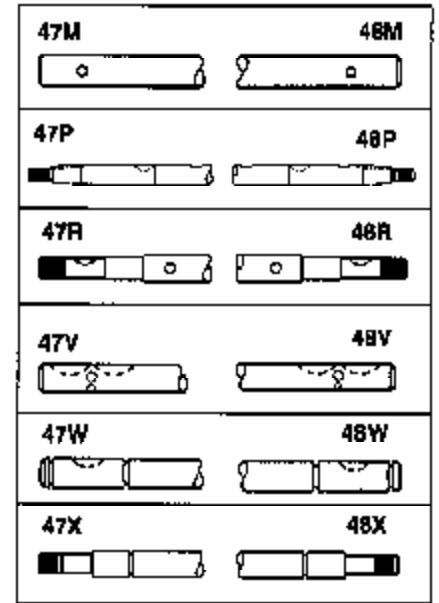

JOIST

SICHER IST DAS:
DAS ORIGINAL

Ref #	Part Number	Qty	Description
13	778221		Gear, Bevel (16 teeth)
14	778068		Gear, Pinion (16 teeth)
17	786040		Pin, Drive
26	792125		Ring, Retaining (4 required) (Pkg. of 2)
31	780001		Washer (3/4" ID x 1-1/2" OD x 1/16" t hick)
31A	780096		Washer, Thrust
47E	774783		Axle (6-11/32" long)
48E	774784		Axle (19-19/32" long)
82	786043		Sprocket. No Teeth 54. O.D. 8.823
82	786051		Sprocket. No Teeth 60. O.D. 9.841
82	786070		Sprocket. No Teeth 48. O.D. 7.920
82	786041A		Sprocket. No Teeth 45. O.D. 7.389
82	786042		Sprocket. No Teeth 40. O.D. 6.650
90	788067B	100-164B Peerless	Grease (32 oz. bottle Bentonite greas e)
101	774344		Differential Carrier Hsg (Incl. 137)
102	774345		Differential Carrier Hsg (Incl. 139)
103	792044		Screw, 5/16-18 x 4"
104A	792061		Washer, Flat, 5/16"
104	792042		Nut, Lock, 5/16-18 (Use as required)
137	780077		Bushing (3/4" ID x 1-1/16" OD x 2-1/1 6" long)
139	780077		Bushing (3/4 ID x 1-1/16" OD x 2-1/16 " long)