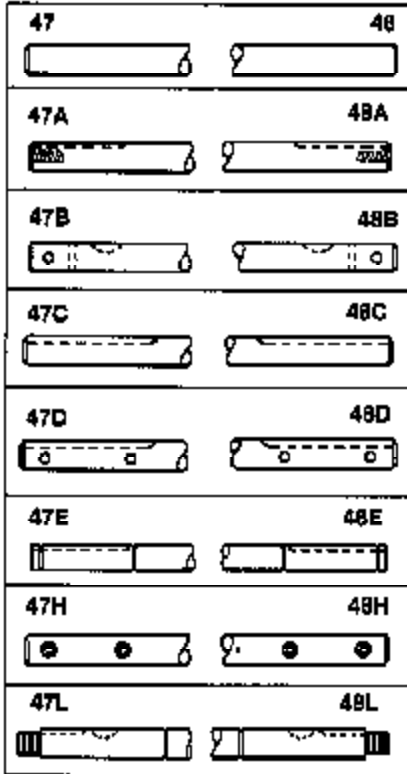

JOIST

SICHER IST DAS:
DAS ORIGINAL

Ref #	Part Number	Qty	Description
13	778221		Gear, Bevel (16 teeth)
14	778068		Gear, Pinion (16 teeth)
17	786040		Pin, Drive
26	792125		Ring, Retaining (4 required) (Pkg. of 2)
31	780001		Washer (3/4" ID x 1-1/2" OD x 1/16" t hick)
31A	780096		Washer, Thrust
47E	774783		Axle (6-11/32" long)
48E	774784		Axle (19-19/32" long)
82	786043		Sprocket. No Teeth 54. O.D. 8.823
82	786051		Sprocket. No Teeth 60. O.D. 9.841
82	786070		Sprocket. No Teeth 48. O.D. 7.920
82	786041A		Sprocket. No Teeth 45. O.D. 7.389
82	786042		Sprocket. No Teeth 40. O.D. 6.650
90	788067B	100-164B Peerless	Grease (32 oz. bottle Bentonite greas e)
101	774344		Differential Carrier Hsg (Incl. 137)
102	774345		Differential Carrier Hsg (Incl. 139)
103	792044		Screw, 5/16-18 x 4"
104A	792061		Washer, Flat, 5/16"
104	792042		Nut, Lock, 5/16-18 (Use as required)
137	780077		Bushing (3/4" ID x 1-1/16" OD x 2-1/1 6" long)
139	780077		Bushing (3/4 ID x 1-1/16" OD x 2-1/16 " long)